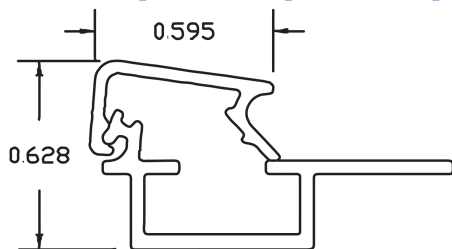

# New SQUARE Mini Flip Frame

Square Mini Flip profile is only .60" wide, all 4 sides flip up. Slim stylish great looks !

## MiniFlip-flat square top

Attractive, slender SQUARE Mini FlipUp frame. Easy front load graphic loading, all 4 sides flip up. Any size made, 1 or 10,000. Silver or Black stock colors.

Contact: Alpina Manufacturing LLC Made in Chicago, IL