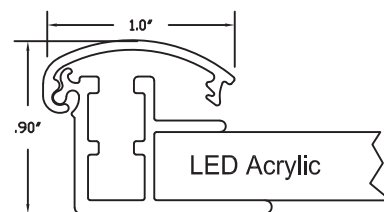

Smaller 1 inch wide LED frame

Contact: Alpina Manufacturing LLC Made in Chicago, IL
sales@fastchangeframes.com • www.fastchangeframes.com
Live Pro Help: 1-800-915-2828 • 8am-5pm CST M-F