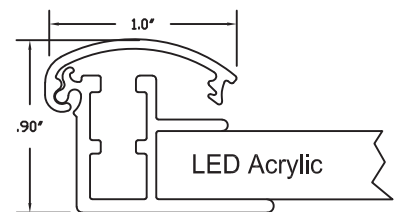

Smaller 1 inch wide LED frame