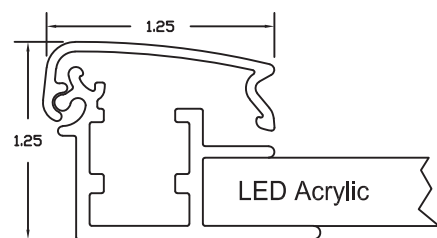

Beautiful Chicago skyline at night. Size: 54" x 109" less than 1" thick.
Any size, any color, 1 minimum. Low Cost. Best Quality. Made in Chicago

- **Bright, Warm White Light at 6,000K**
- **Dimmer/flashing switch included** to set the exact brightness level you want or fade in/fade out options
- **Thin Frame Profile** - only .96" thick
- **Mounts flush to wall** -you tell us if where you want cord to exit, out the back of frame or edge of frame
- **Long Life and Low Maintenance and Energy usage** – 50,000 hours and 2 year limited warranty
- **Fast Signage Changes** - flip open sides, insert graphic
- **15 Frame Color Choices, Faux Woods, 4 profile choices**
- **Easy Installation** – just mount to wall with included fasteners and plug into the outlet or hard wire
- **Made to order** any size, minimum 1
- **Security and Anti-Tampering** options available
- **Made in most any size for indoor and wet outdoor use.**
For outdoor use let us know as it is constructed differently.
- **High Quality Anodized Aluminum** - 30% recycled material
- **Free Ground Shipping** on orders over \$75 to continental US for sizes 24" x 36" and smaller
- **Made in Chicago, IL USA** for FAST Delivery nationwide

Standard 1.25 inch wide top LED frame

Smaller 1 inch wide LED frame