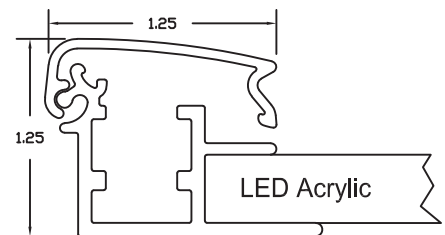

Standard 1.25 inch wide top LED frame

Smaller 1 inch wide LED frame

Contact: Alpina Manufacturing LLC Made in Chicago, IL
sales@fastchangeframes.com • www.fastchangeframes.com
Live Pro Help: 1-800-915-2828 • 8am-5pm CST M-F

Beautiful Chicago skyline at night. Size: 54" x 109" less than 1" thick.
Any size, any color, 1 minimum. Low Cost. Best Quality. Made in Chicago

- **Bright, Warm White Light at 6,000K**
- **Dimmer/flashing switch included** to set the exact brightness level you want or fade in/fade out options
- **Thin Frame Profile** - only .96" thick
- **Mounts flush to wall** -you tell us if where you want cord to exit, out the back of frame or edge of frame
- **Long Life and Low Maintenance and Energy usage** – 50,000 hours and 2 year limited warranty
- **Fast Signage Changes** - flip open sides, insert graphic
- **15 Frame Color Choices, Faux Woods, 4 profile choices**
- **Easy Installation** – just mount to wall with included fasteners and plug into the outlet or hard wire
- **Made to order** any size, minimum 1
- **Security and Anti-Tampering** options available
- **Made in most any size for indoor and wet outdoor use.**
For outdoor use let us know as it is constructed differently.
- **High Quality Anodized Aluminum** - 30% recycled material
- **Free Ground Shipping** on orders over \$75 to continental US for sizes 24" x 36" and smaller
- **Made in Chicago, IL USA** for **FAST** Delivery nationwide