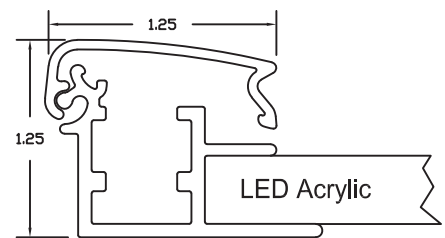

For indoor and outdoor use

CLOUDLIGHT™ LED FRAMES

For indoor and outdoor use

Bring your message to life with our new Cloudlight LED Frames. Our stylish and convenient front-loading Flip-Up frames are now available as LED edge lit frames. Utilizing super bright LEDs that illuminate the entire surface of the acrylic, ***our edge-lit frames deliver a brilliant graphics display, uniform light distribution, and energy savings, and long life.***

Beautiful Chicago skyline at night. Size: 54" x 109" less than 1" thick.
Any size, any color, 1 minimum. Low Cost. Best Quality. Made in Chicago

- **Bright, Warm White Light at 6,000K**
- **Dimmer/flashing switch included** to set the exact brightness level you want or fade in/fade out options
- **Thin Frame Profile** - only .96" thick
- **Mounts flush to wall** -you tell us if where you want cord to exit, out the back of frame or edge of frame
- **Long Life and Low Maintenance and Energy usage** – 50,000 hours and 2 year limited warranty
- **Fast Signage Changes** - flip open sides, insert graphic
- **15 Frame Color Choices, Faux Woods, 4 profile choices**
- **Easy Installation** – just mount to wall with included fasteners and plug into the outlet or hard wire
- **Made to order** any size, minimum 1
- **Security and Anti-Tampering** options available
- **Made in most any size for indoor and wet outdoor use.**
For outdoor use let us know as it is constructed differently.
- **High Quality Anodized Aluminum** - 30% recycled material
- **Free Ground Shipping** on orders over \$75 to continental US for sizes 24" x 36" and smaller
- **Made in Chicago, IL USA** for *FAST* Delivery nationwide