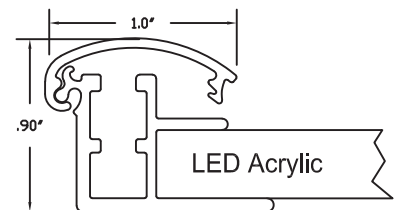

Smaller 1 inch wide LED frame

Contact: Alpina Manufacturing LLC Made in Chicago, IL
sales@fastchangeframes.com • www.fastchangeframes.com
Live Pro Help: 1-800-915-2828 • 8am-5pm CST M-F