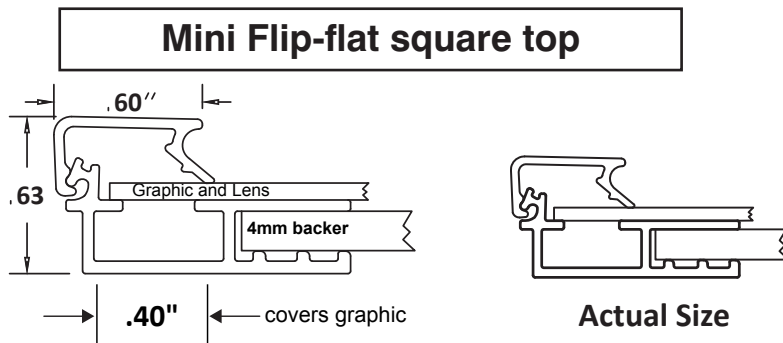

# New SQUARE Mini Flip Frame

Square Mini Flip profile is only .60" wide, all 4 sides flip up. Slim stylish great looks !

Attractive, slender SQUARE Mini FlipUp frame. Easy front load graphic loading, all 4 sides flip up. Any size made, 1 or 10,000. Silver or Black stock colors.